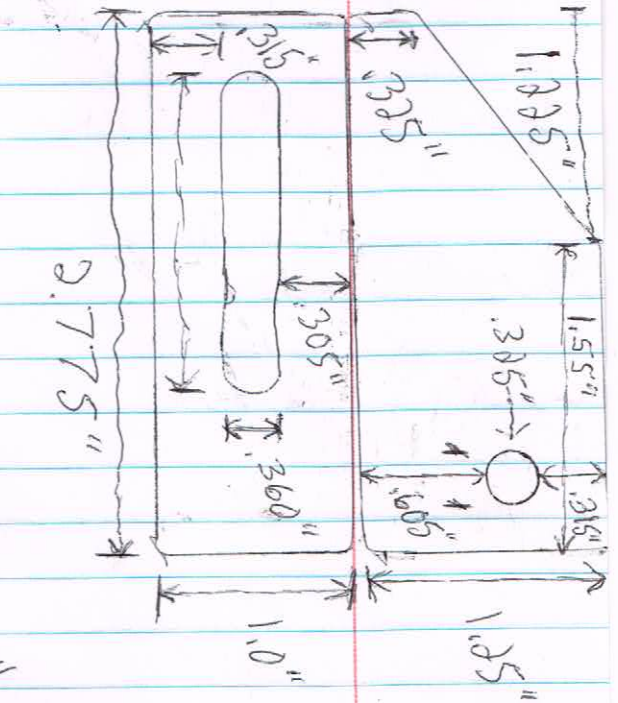

LINE UP
MARK FOR
2 PAGES

1

Line up
Mort for
2 pages

1 foot 1/4"

Has a slight bend downward at this view. Flipped over it has a fit to bracket

Bolt stud on Motor has .75" thread length sticking out and

"Cell"